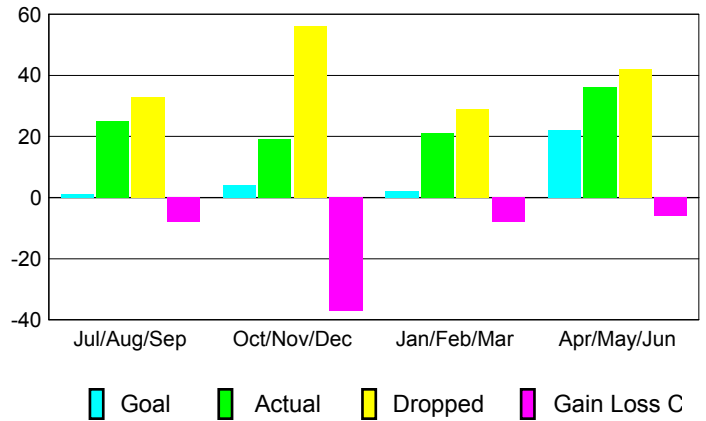

GMT: **Gary Fry**

Location: **WISCONSIN**

GMT CA: **1**

CLUBS

Month	New Club Goal	Actual New Clubs	Actual Dropped Clubs	Gain/Loss of Clubs
2012-2013				
Jul/Aug/Sep	0	0	0	0
Oct/Nov/Dec	0	0	0	0
Jan/Feb/Mar	0	0	0	0
Apr/May/June	1	0	0	0
Totals	1	0	0	0

Club Results 2012-2013
Goal, New, Dropped, Gain/Loss

YTD Status Quo Clubs 2012-2013

Status Quo Clubs Compared to Status Quo Members

Club Gain/Loss 2012-2013

MEMBERSHIP

Month	Net Memb Goal	Actual New Memb	Actual Dropped Memb	Gain/Loss of Memb
2012-2013				
Jul/Aug/Sep	1	25	33	-8
Oct/Nov/Dec	4	19	56	-37
Jan/Feb/Mar	2	21	29	-8
Apr/May/June	22	36	42	-6
Totals	29	101	160	-59

Membership Results 2012-2013
Goal, New, Dropped, Gain/Loss

Gender Comparison 2012-2013

Membership Gain/Loss 2012-2013